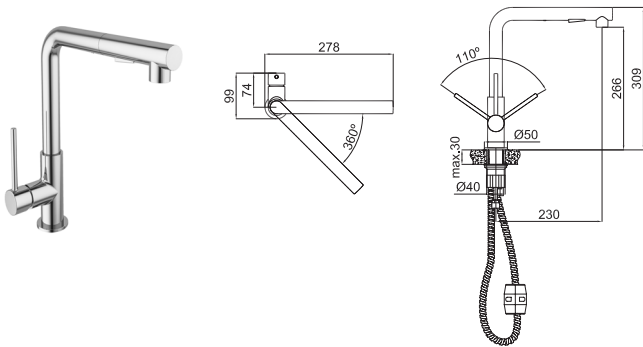

	Color	Code
GASTRO L PULL OUT SINK MIXER	Chrome	410200504958

Comfort length: 230 mm
 Comfort height: 266 mm
 Dual function: Spray or normal flow
 Able to reach every part of the sink via
 handshower hose extending downwards

GASTRO L PULL OUT SINK MIXER	Matte Black	410200504959
-------------------------------------	-------------	--------------

Comfort length: 230 mm
 Comfort height: 266 mm
 Dual function: Spray or normal flow
 Able to reach every part of the sink via
 handshower hose extending downwards