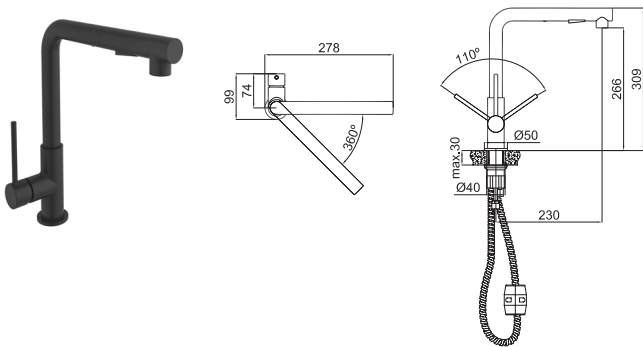

	Color	Code
GASTRO L PULL OUT SINK MIXER	Chrome	410200504958

Comfort length: 230 mm
 Comfort height: 266 mm
 Dual function: Spray or normal flow
 Able to reach every part of the sink via
 handshower hose extending downwards

GASTRO L PULL OUT SINK MIXER	Matte Black	410200504959
-------------------------------------	-------------	--------------

Comfort length: 230 mm
 Comfort height: 266 mm
 Dual function: Spray or normal flow
 Able to reach every part of the sink via
 handshower hose extending downwards